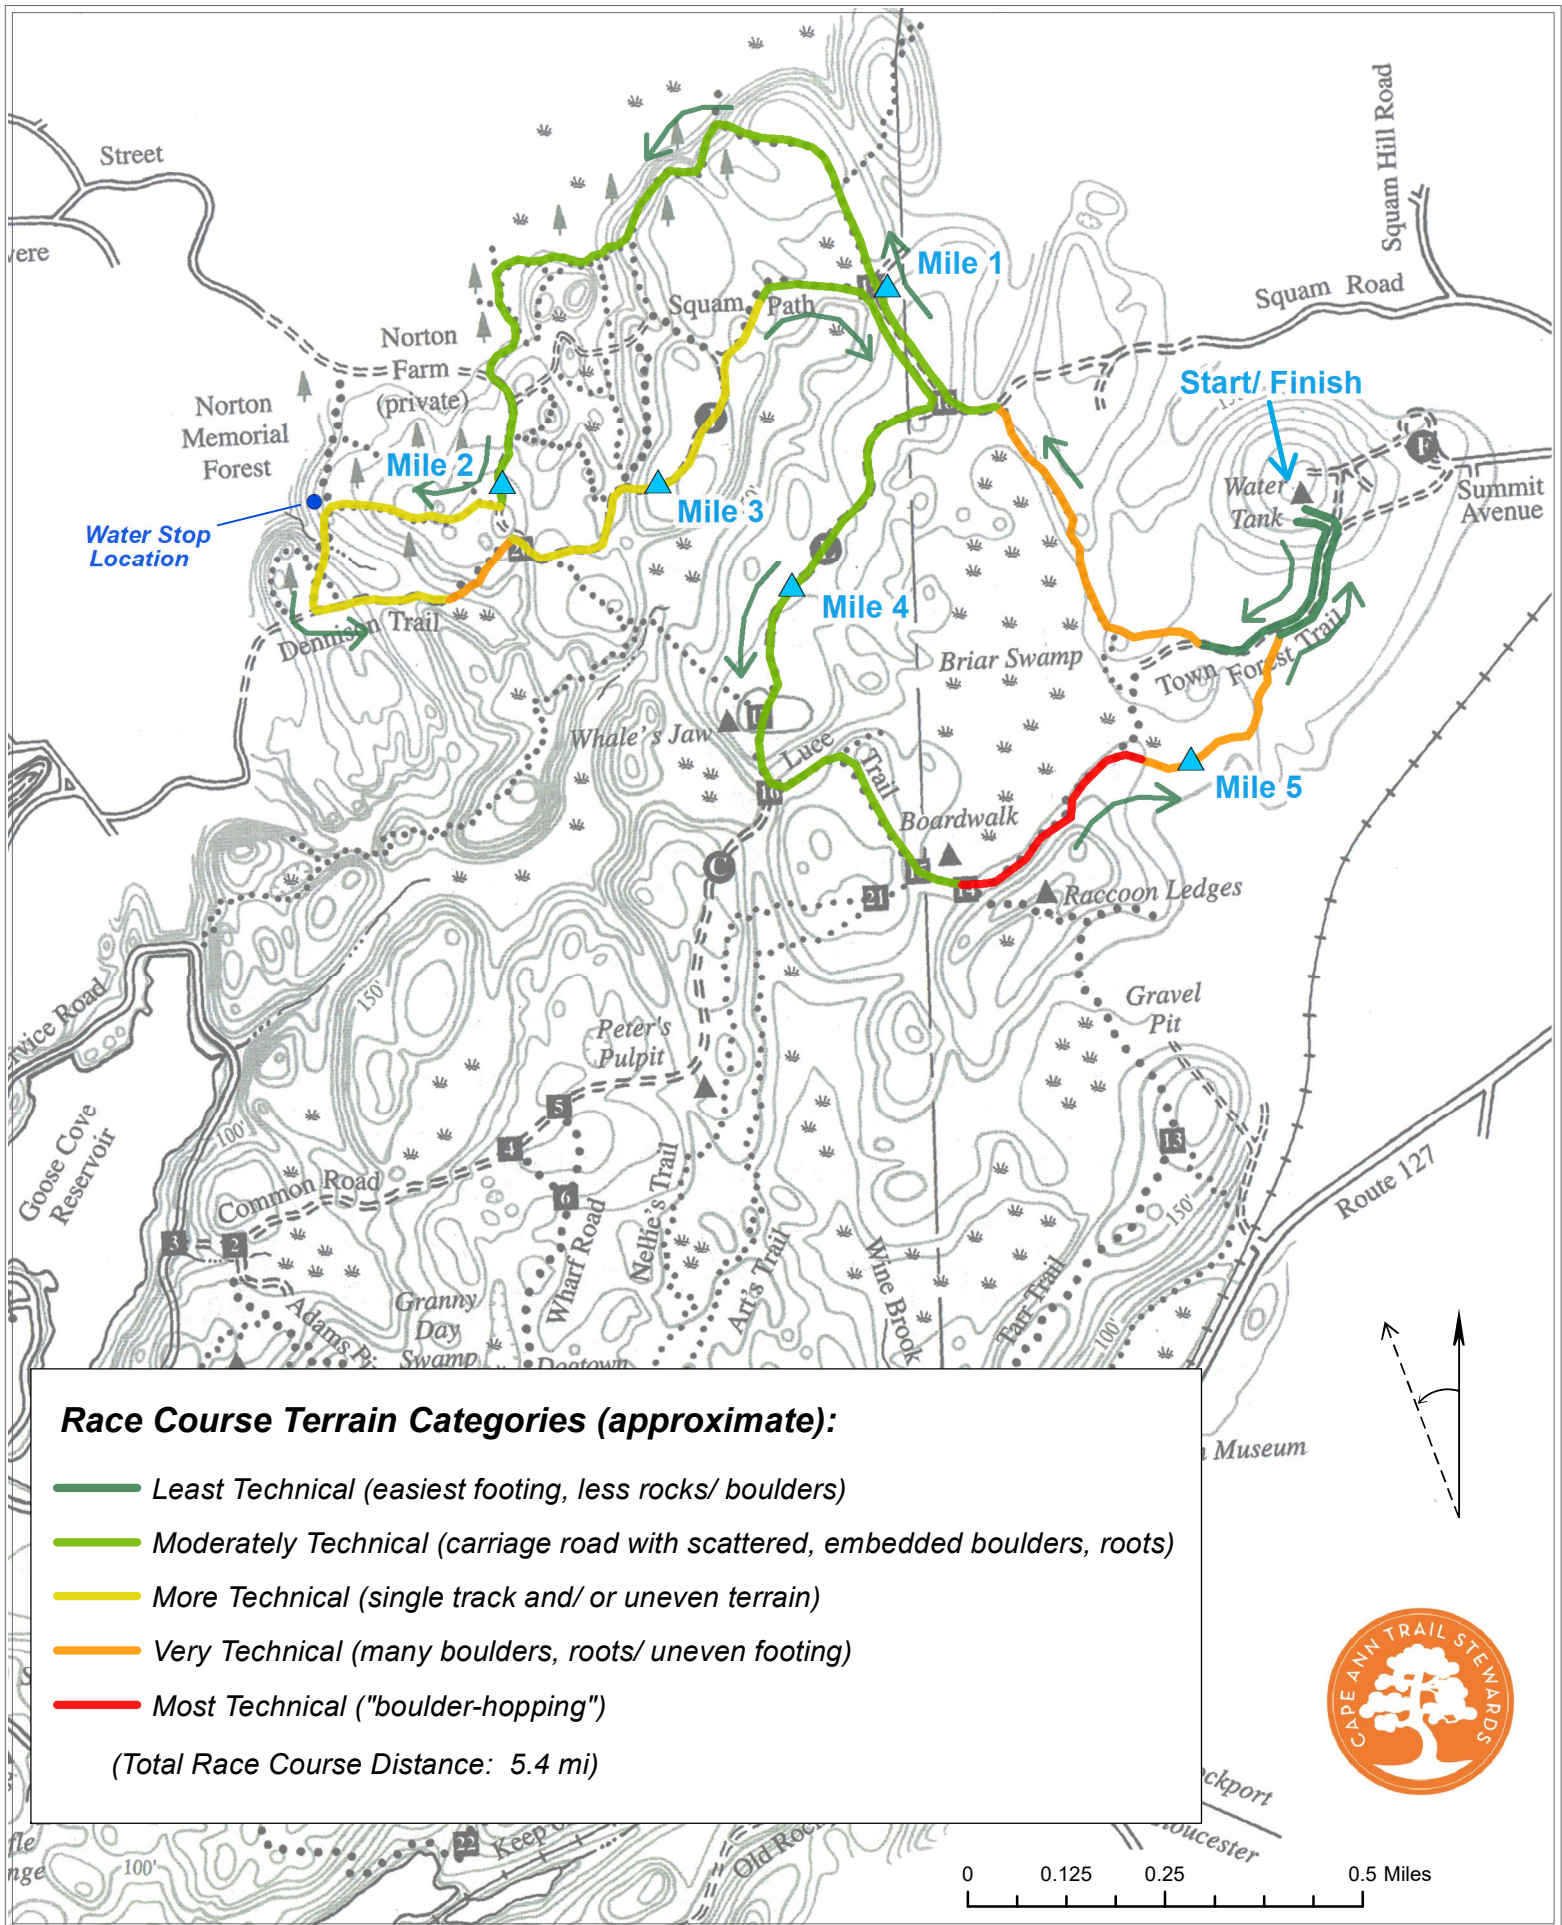

# Cape Ann Trail Stewards Dogtown Race Course Map- Terrain Guide\*

\*Shown on Dogtown Common Trail Map (by the Dogtown Advisory Committee)